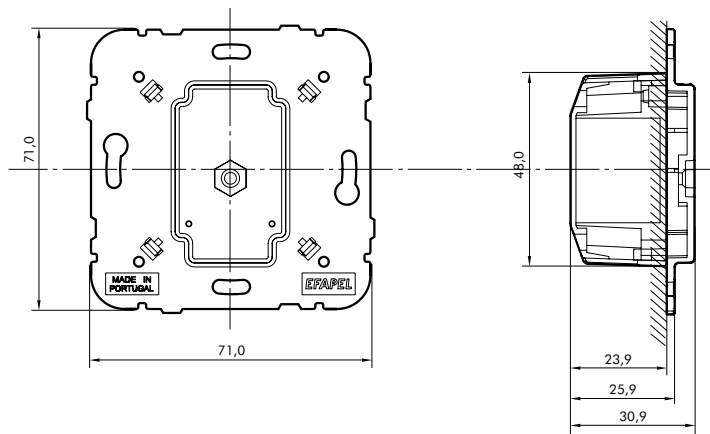

**BUZZER (REF. 21990)**

**DESCRIPTION**

- MEC 21 Mechanisms:
- Finishings - LOGUS<sup>90</sup> | APOLO 5000 | **sirius70**.

**OPERATION**

- Produces a sound signal when powered.

**CHARACTERISTICS**

- Voltage: 230V~ - 50Hz.
- Frequency: 50Hz.
- Type: D (Type D beep).
- Cycle of operation: 5/15 seconds.

**DIMENSIONS (mm)**

**WIRING DIAGRAM**