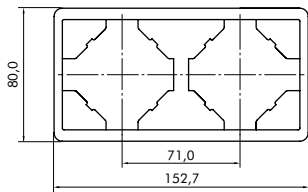

**APOLO 5000 - FRAMES - DIMENSIONS (mm)**

**STANDARD | METALIZED**

**SINGLE**

**DOUBLE HORIZONTAL**

**DOUBLE VERTICAL**

**TRIPLE HORIZONTAL**

**TRIPLE VERTICAL**

**FOUR-GANG HORIZONTAL**