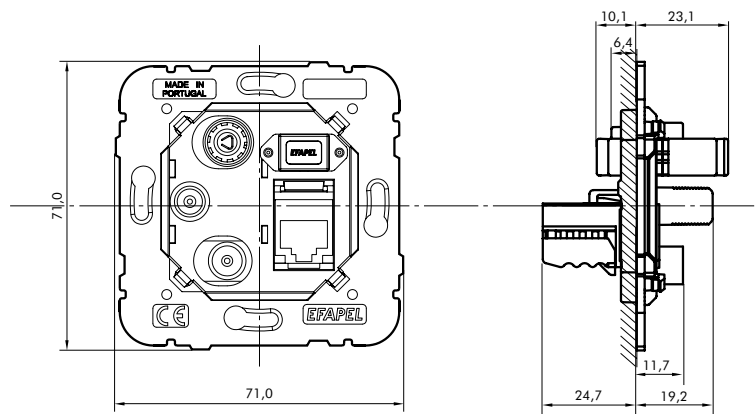

MULTIMEDIA SOCKETS | RADIO, TELEVISION AND SATELLITE SOCKETS

DESCRIPTION

- MEC 21 Mechanisms (Multimedia Sockets | Radio, Television and Satellite Sockets):
 - Finishings - LOGUS⁹⁰ | APOLO 5000 | **sirius70**.
- Semi-assembled devices - **QUADRO 45**: (Radio, Television and Satellite Sockets):
 - Finishings - **QUADRO 45** | **QUADRO 45** - *Siza Vieira*.

CHARACTERISTICS

- A - Derivation attenuation
- B - Return Losses
- C - Isolation between outputs

DIMENSIONS (mm)

SOCKETS TYPE

TYPOLOGY		REF.	RADIO	TV	SAT	FO SC-APC	RJ45 Cat. 6	
STAR CONNECTION		21543	⊙	●	⬡			
		21544	⊙	●	⬡		⌘	
		21545	⊙	●	⬡	⌘	⌘	
		21546	⊙	●	⬡			⌘ ⌘
		21533	⊙	●				
		21534	⊙	●				⌘
SERIES CONNECTION		21535	⊙	●		⌘	⌘	
		21554	⊙	●				
		21555	⊙	●	⬡			
		21564	⊙	●				
		21565	⊙	●	⬡			