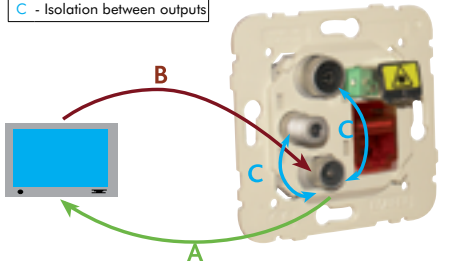

MULTIMEDIA SOCKETS | RADIO, TELEVISION AND SATELLITE SOCKETS

DESCRIPTION

- MEC 21 Mechanisms (Multimedia Sockets | Radio, Television and Satellite Sockets):
 - Finishings - LOGUS⁹⁰ | APOLO 5000 | **sirius70**.
- Semi-assembled devices - **QUADRO 45**: (Radio, Television and Satellite Sockets):
 - Finishings - **QUADRO 45** | **QUADRO 45** - *Siza Vieira*.

CHARACTERISTICS

- A - Derivation attenuation
- B - Return Losses
- C - Isolation between outputs

DIMENSIONS (mm)

SOCKETS TYPE

TYPOLOGY		REF.	RADIO	TV	SAT	FO SC-APC	RJ45 Cat. 6	
STAR CONNECTION		21543	⊙	●	⬡			
		21544	⊙	●	⬡		⌘	
		21545	⊙	●	⬡	⌘	⌘	
		21546	⊙	●	⬡			⌘ ⌘
		21533	⊙	●				
		21534	⊙	●				⌘
SERIES CONNECTION		21535	⊙	●		⌘	⌘	
		21554	⊙	●				
		21555	⊙	●	⬡			
		21564	⊙	●				
		21565	⊙	●	⬡			